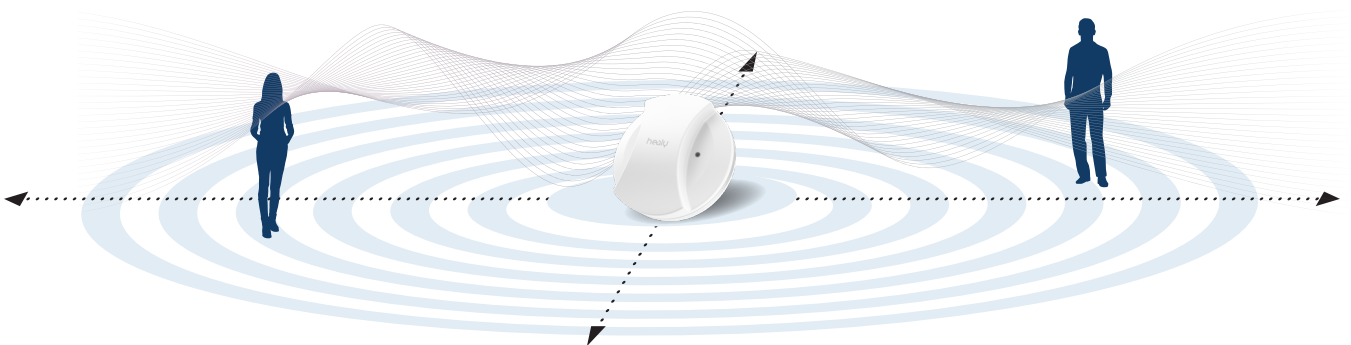

## For the Mind, Body and Environment

MagHealy's pulsation reaches up to 3 meters and extends even further through resonance. This allows you to enjoy magnetic field applications within your entire surroundings.